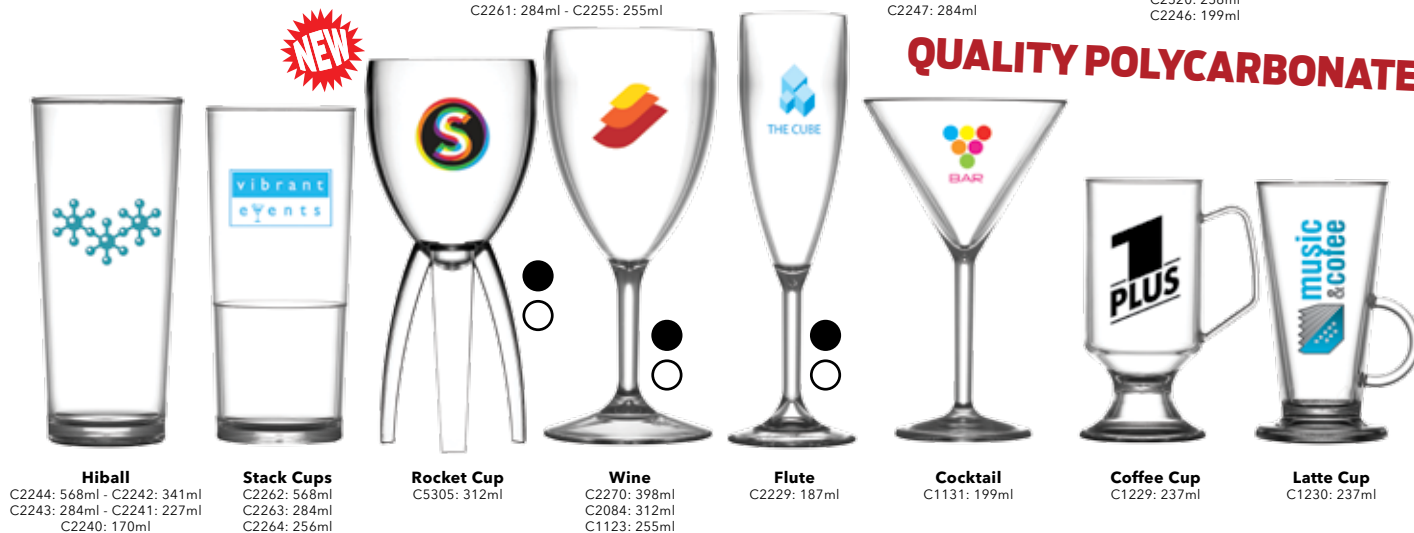

**NEW**

**QUALITY POLYCARBONATE**

**Hiball**  
C2244: 568ml - C2242: 341ml  
C2243: 284ml - C2241: 227ml  
C2240: 170ml

**Stack Cups**  
C2242: 568ml  
C2263: 284ml  
C2264: 256ml

**Rocket Cup**  
C5305: 312ml