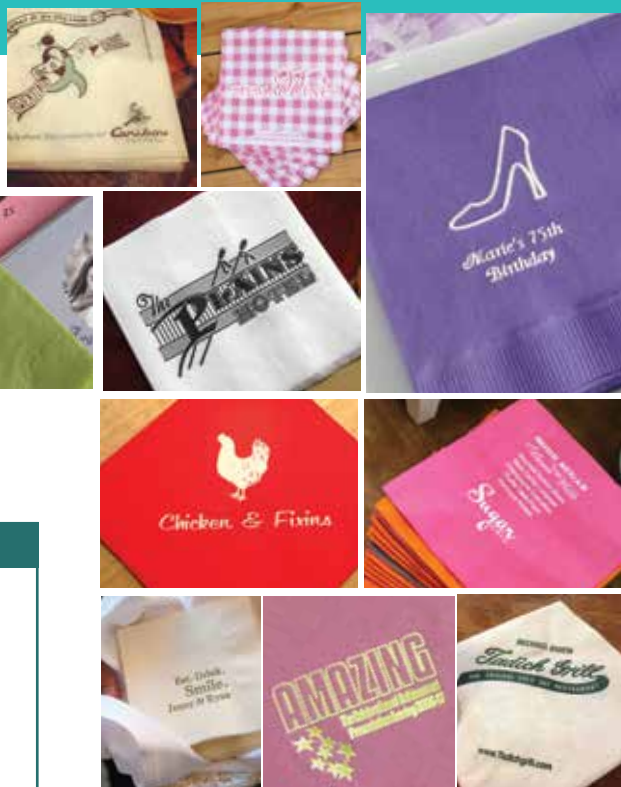

NAPKINS

- Personalised printed napkins are an inexpensive way of getting your brand noticed
- Available in 2 and 3 ply tissue or airlaid
- Huge colour range
- Printable in full colour with all over coverage