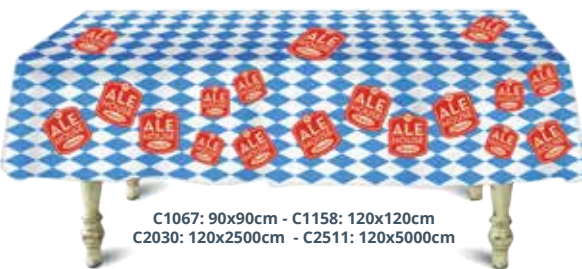

PAPER TABLECLOTHS

- Disposable high quality paper tablecloths
- Individual cloths or rolls available

10 days
production

50 pcs
minimum order

FULL
colour print

C1067: 90x90cm - C1158: 120x120cm
C2030: 120x2500cm - C2511: 120x5000cm

PVC TABLECLOTHS

- Wipe clean plastic tablecloth
- No need to wash or iron

1 pcs
minimum order

10 days
production

FULL
colour print