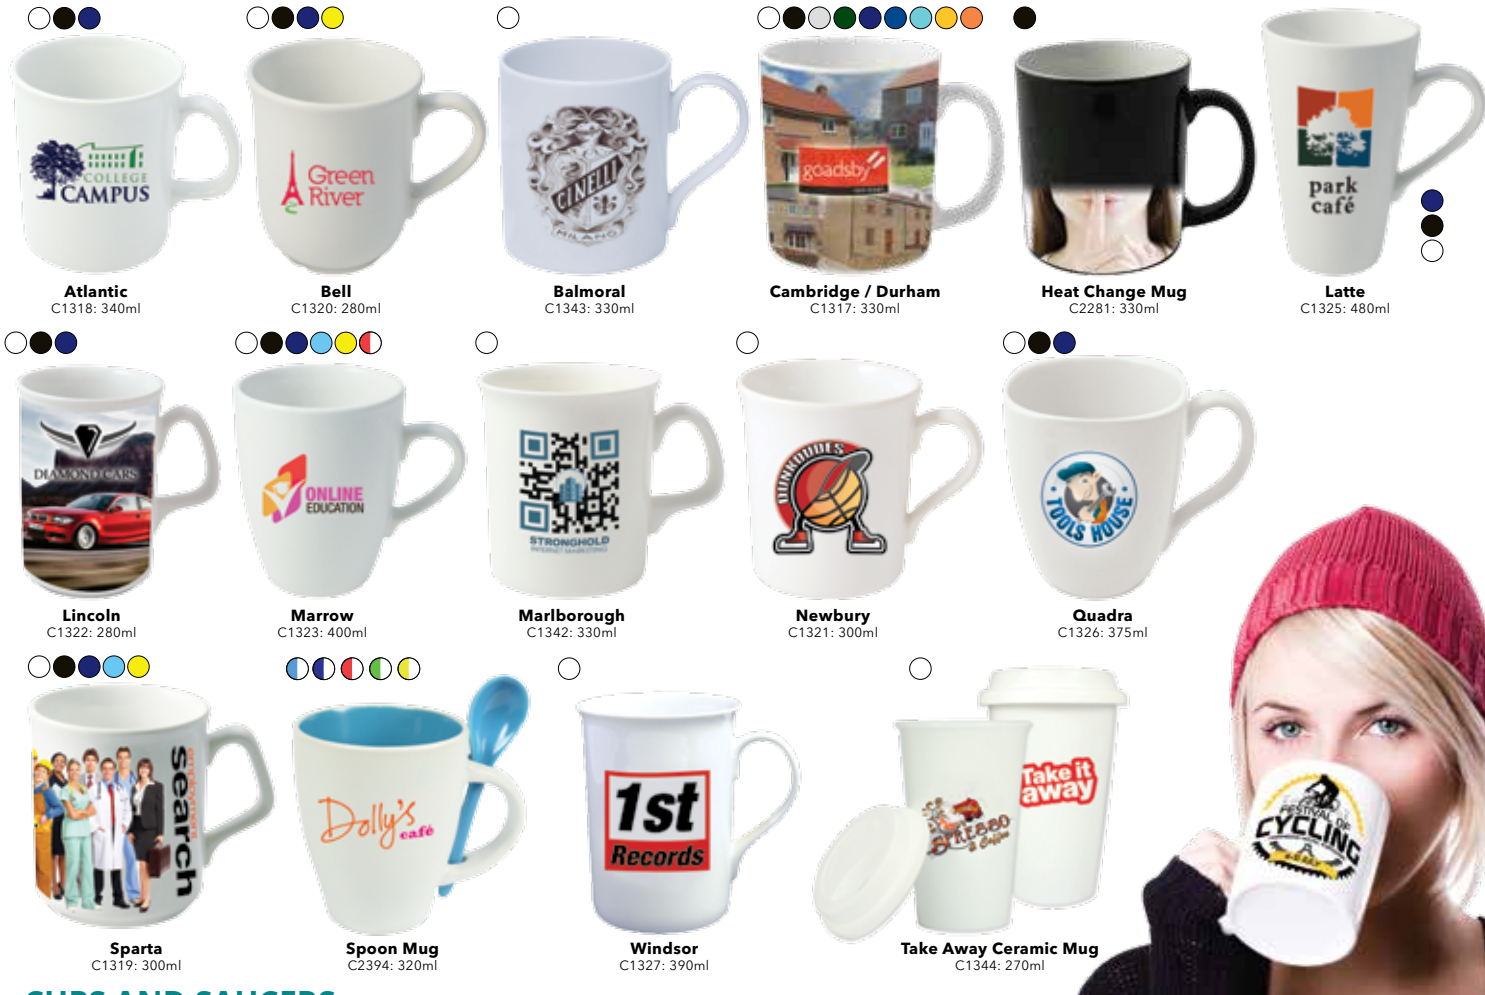

CERAMIC MUGS

CUPS AND SAUCERS