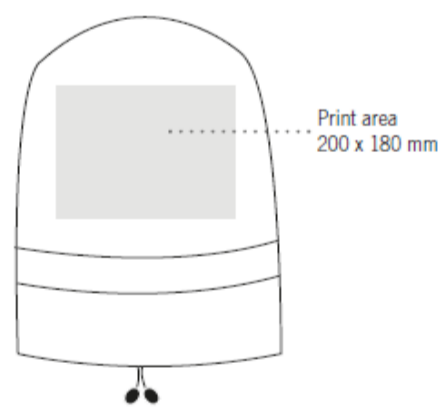

EN 13356

CARD HOLDER

CARD HOLDER
Size mm 68x188
Can be printed ON or UNDER

FROM 500 PCS
FROM 4 WEEKS

		PRICES INCLUDING PRINT ON or UNDER						
ITEM	PRINT		500	1000	2500	5000	10000	25000
CH1	PRINT ON	1 Colour	N/A	€ 0,80	€ 0,78	€ 0,74	€ 0,70	€ 0,67
Cost for extra colour		Up to 4 col		€ 0,09	€ 0,05	€ 0,03	€ 0,03	€ 0,03
M-10	PRINT UNDER	1 Colour	€ 1,31	€ 0,80	€ 0,78	€ 0,74	€ 0,70	€ 0,67
		Full colour	€ 1,42	€ 0,89	€ 0,82	€ 0,77	€ 0,73	€ 0,66
Set-up costs		1 color	€ 62,50		2-4 colors		€ 125,00	

BAG COVER and GYM BAG

BAG COVER BC1
Size: cm 53x65
Weight: 50gr
Print area: mm 200x180
Available in Yellow only

FROM 250 PCS
FROM 4 WEEKS

ONLY THE REFLECTIVE TAPE IS ISO 20471 CERTIFIED

€ 1,51

		PRICES INCLUDING 1 COLOR PRINT						
ITEM	PRINT		250	500	1000	2500	5000	10000
BC1	1 colour		€ 2,06	€ 1,98	€ 1,83	€ 1,67	€ 1,59	€ 1,51
GB1	1 colour		€ 2,14	€ 2,06	€ 1,91	€ 1,75	€ 1,67	€ 1,59
Cost for extra colour		Included 1 colour print - for 2+ color print please contact us						
Set-up costs		1 color	€ 62,50					

GYM BAG GB1
Size mm 340x440
Print area mm 170x120
Available in Yellow only

REFLECTIVE SHOPPING BAGS

SHOPPING BAG
Material: 100% PP
Size: mm 290x195x325
Capacity: 18L
Print area: mm 150x100
Print colour: CMYK
Method: Transfer