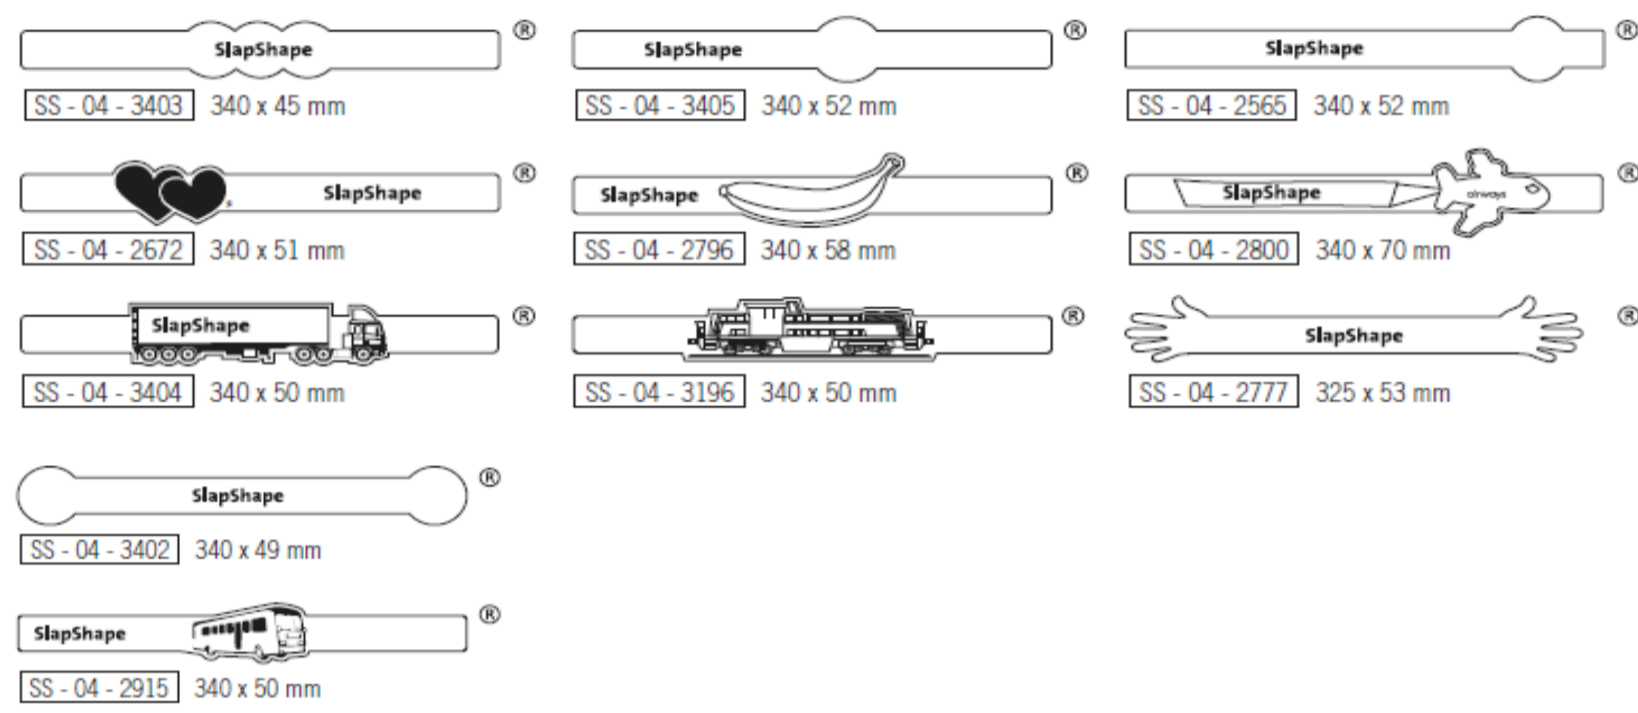

**ON THE BACK YOU CAN PRINT ON THE FLOCK!
CHOOSE BETWEEN THE 3 STANDARD COLORS!**

PF Concept

Valid from: 01.09.2015

REFLECTORS PRICELIST

Until further notice

SLAPSHAPES

SlapShapes® SS-4

SlapShapes® SS-5