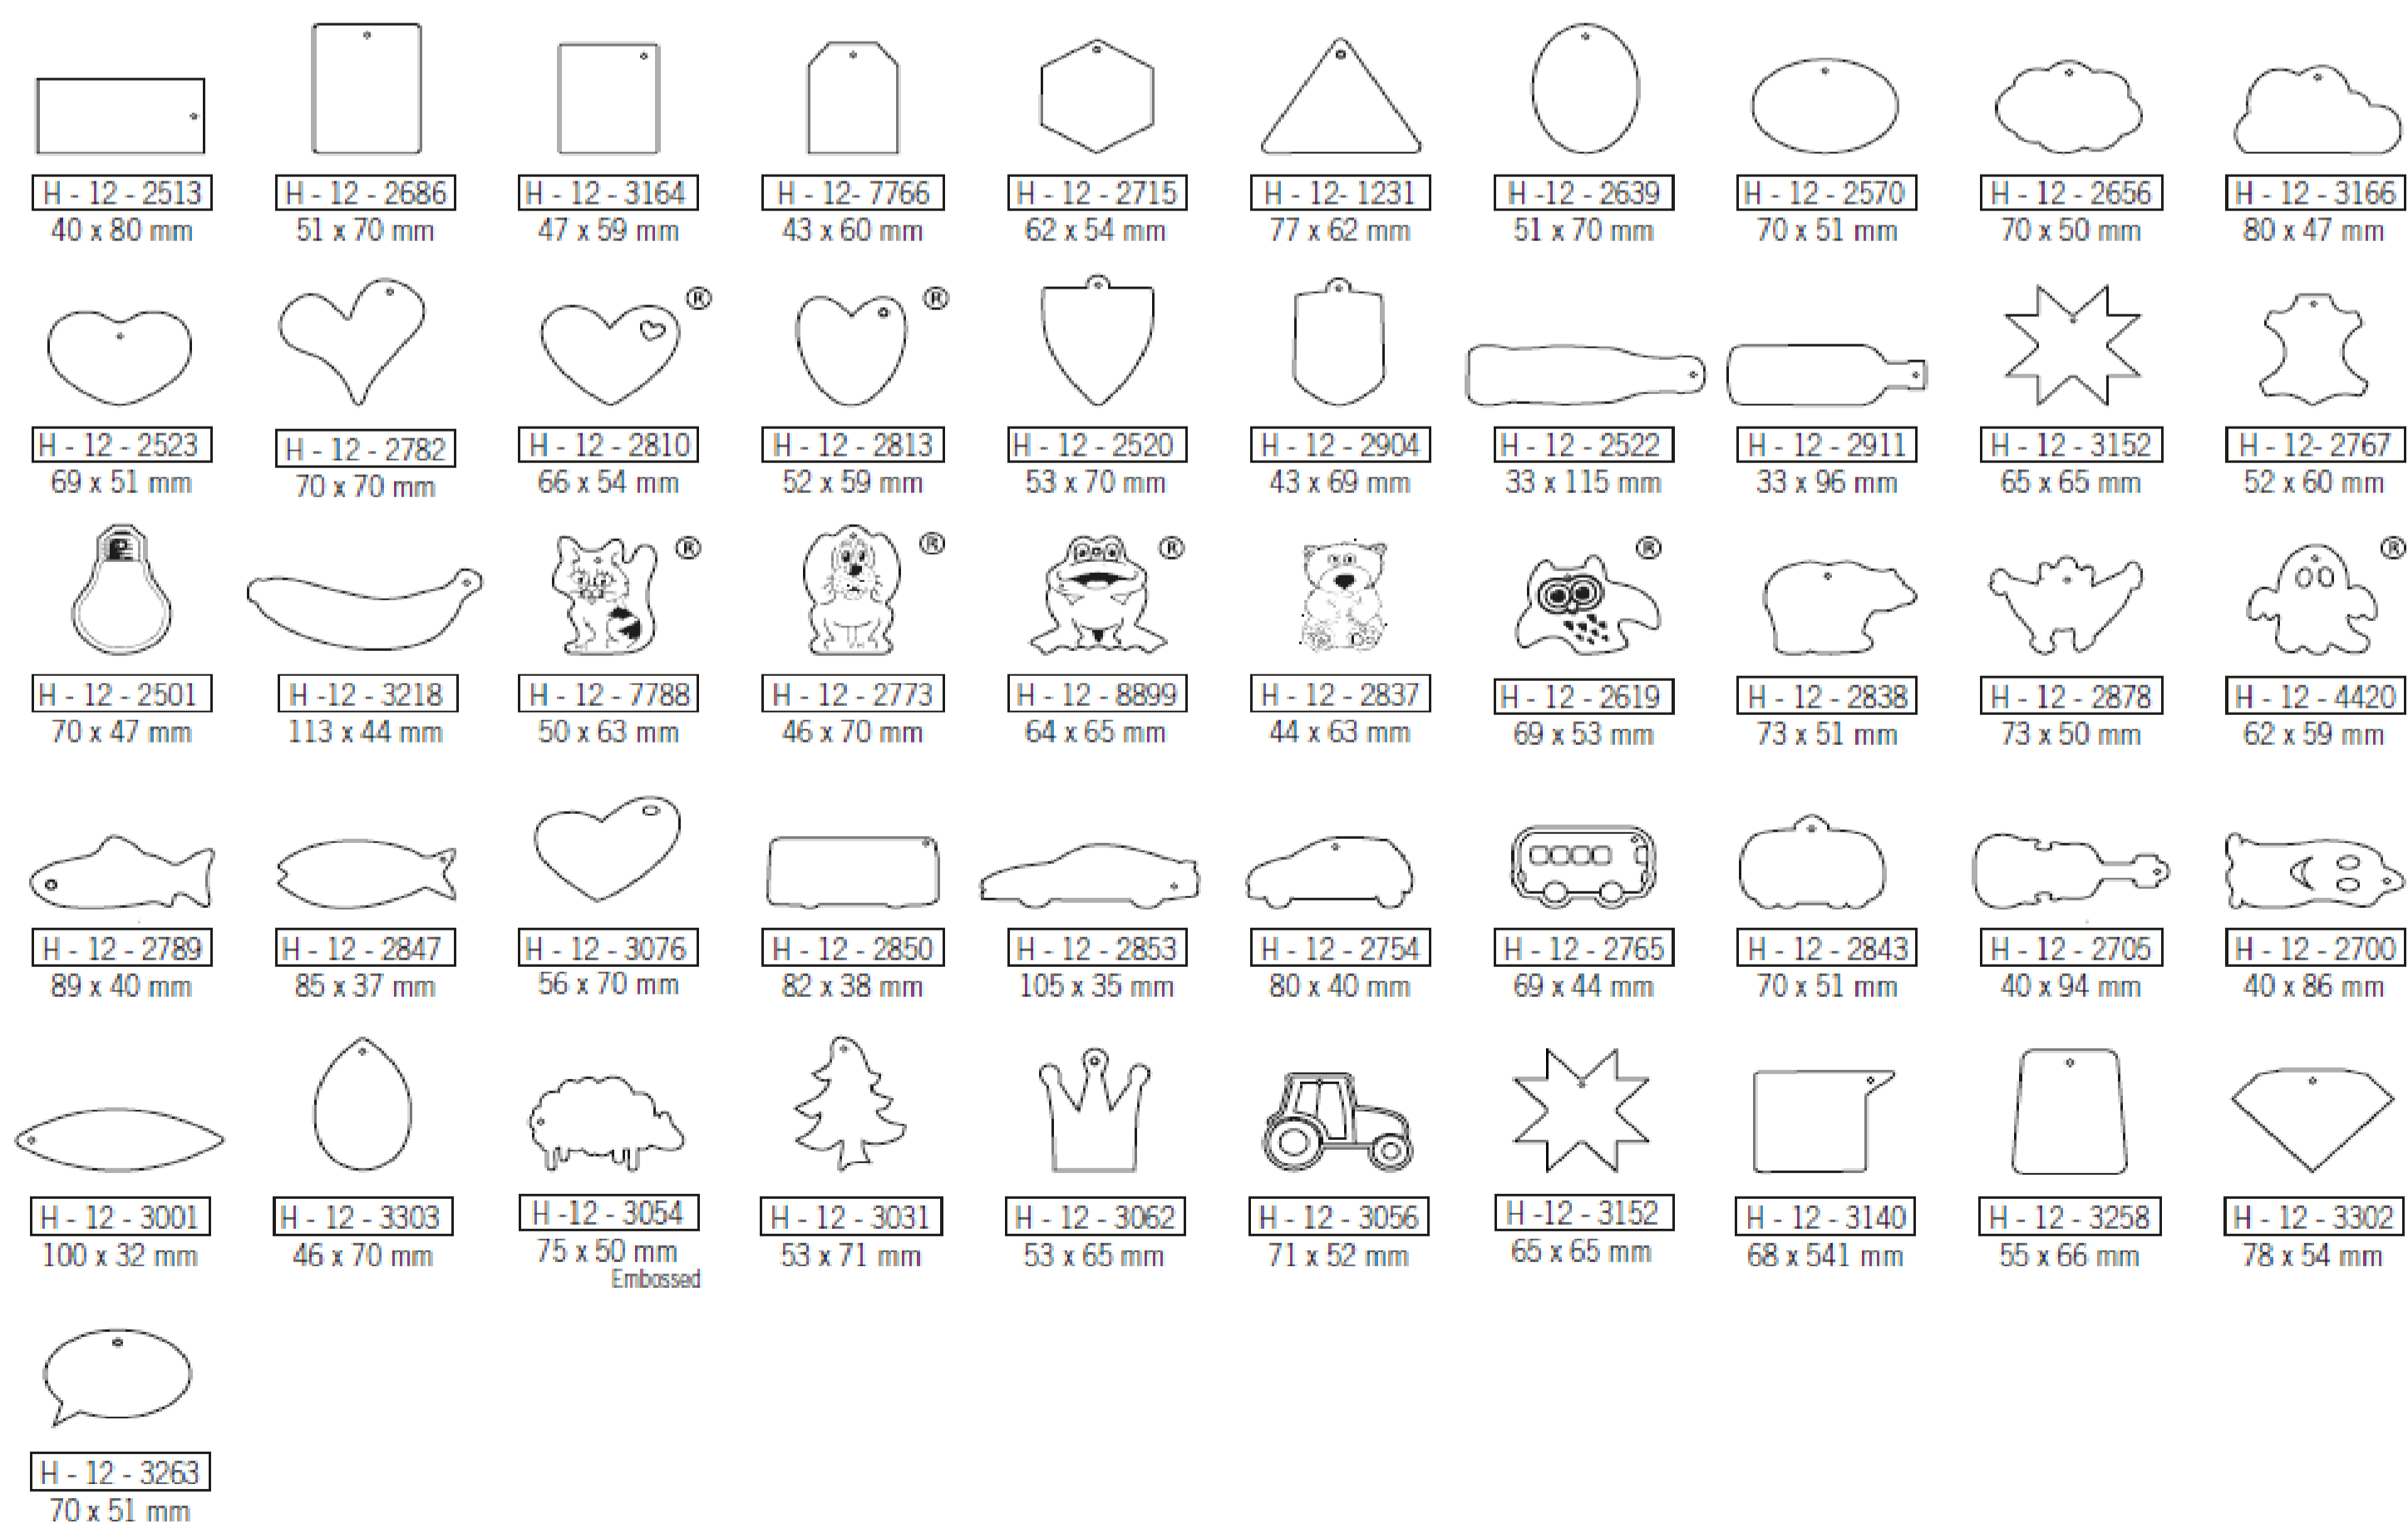

Valid from: 01.09.2015

Until further notice

HANGERS AVAILABLE SHAPES AND PRICE GROUPS

Hanger reflector H-8

Hanger reflector H-9

Hanger reflector H-10-11

Hanger reflector H-12

Valid from: 01.09.2015