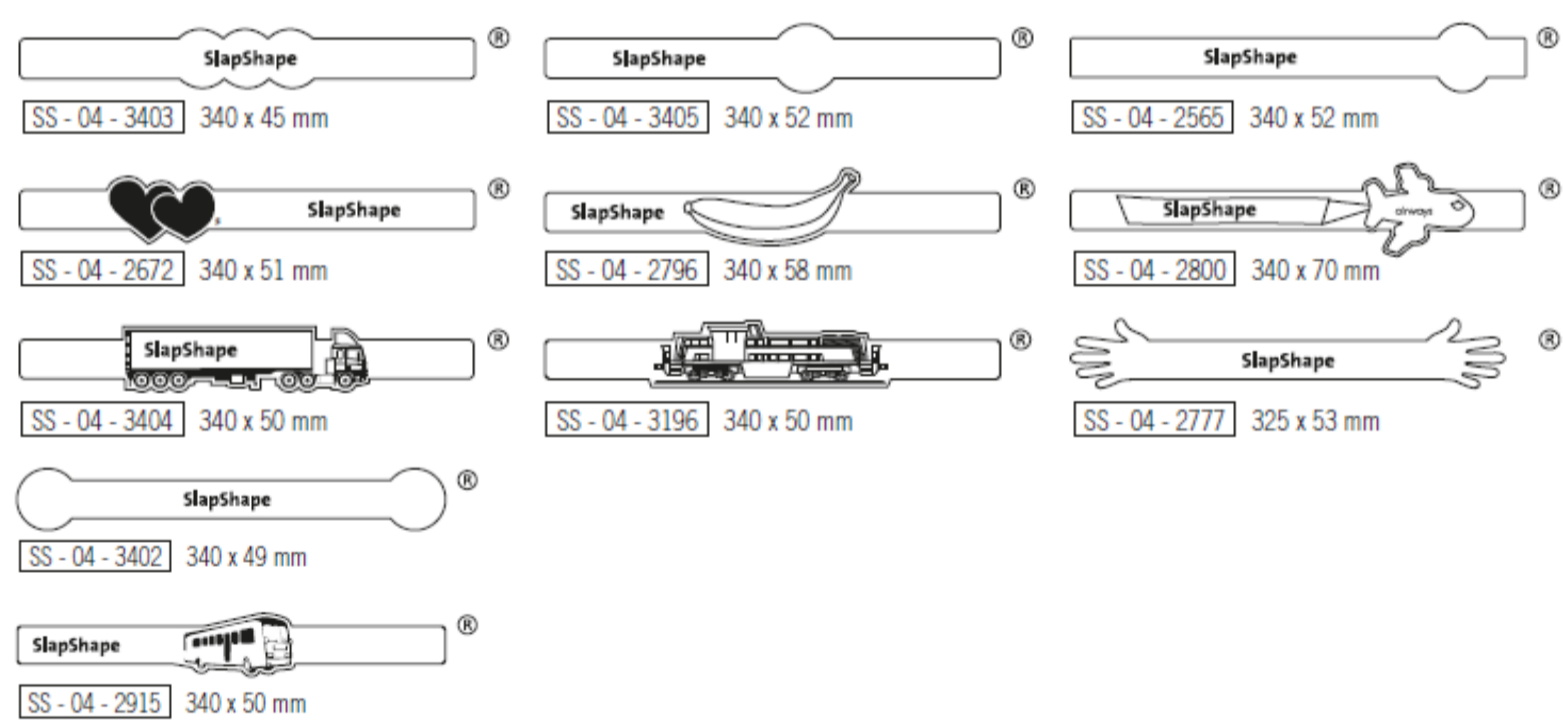

SlapShapes® SS-4

SlapShapes® SS-5

Mini SlapShapes® MSS-4

FROM 500 PCS

FROM 4 WEEKS

€ 0,63

		PRICES INCLUDING 1 COLOR PRINT ON					
GROUP	PRINT	500	1000	2500	5000	10000	25000
SS-4	1 color	€ 0,92	€ 0,78	€ 0,72	€ 0,68	€ 0,66	€ 0,64
SS-5	1 color	€ 0,91	€ 0,77	€ 0,70	€ 0,67	€ 0,64	€ 0,63
MSS-4	1 color	€ 1,08	€ 0,91	€ 0,83	€ 0,79	€ 0,75	€ 0,73
Cost for extra colour		€ 0,23	€ 0,13	€ 0,09	€ 0,06	€ 0,05	€ 0,05
Set-up costs		1 color		€ 62,50	2-4 colors		€ 125,00

FROM 500 PCS

FROM 4 WEEKS

€ 0,61

		PRICES INCLUDING PRINT UNDER					
GROUP	PRINT	500	1000	2500	5000	10000	25000
SS-4	1 Colour	€ 0,92	€ 0,78	€ 0,72	€ 0,68	€ 0,66	€ 0,64
	Full colour	€ 0,98	€ 0,84	€ 0,81	€ 0,74	€ 0,70	€ 0,69
SS-5	1 Colour	€ 0,91	€ 0,77	€ 0,70	€ 0,67	€ 0,64	€ 0,63
	Full colour	€ 0,98	€ 0,85	€ 0,80	€ 0,73	€ 0,69	€ 0,68
MSS-4	1 Colour	€ 0,91	€ 0,77	€ 0,70	€ 0,66	€ 0,63	€ 0,61
	Full colour	€ 0,98	€ 0,85	€ 0,79	€ 0,72	€ 0,68	€ 0,66
Cost for print on back		€ 0,28	€ 0,25	€ 0,21	€ 0,18	€ 0,14	€ 0,11
Set-up costs		1 color		€ 62,50	2-4 colors		€ 125,00

ON THE BACK YOU CAN PRINT ON THE FLOCK!
CHOOSE BETWEEN THE 3 STANDARD COLORS!